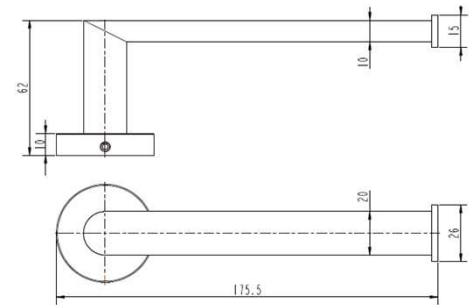

SPECIFICATIONS – EVA51-1

Eva Toilet Roll Holder

Features

- Chrome – EVA51-1
- Black – EVA51-1BK
- Made from solid brass
- 15 years replacement warranty including finish

Cleaning & Care

- Regularly clean with mild soapy water
- Do not use harsh detergents, bleach or abrasive cleaners
- The use of any unsuitable cleaning products may damage the surface
- Refer to installation guide for correct installation
- Check for any product defects prior to installation