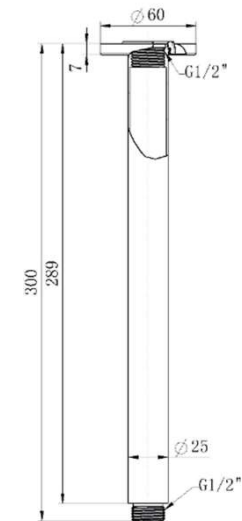

SPECIFICATIONS – A-CAR300

Prise Ceiling Shower Arm

Features

- Chrome - A-CAR300
- Black - A-CAR300BK
- Silver Nickel - A-CAR300SN
- Brushed Bronze - A-CAR300BM
- 1yr parts and labour warranty
- 15 years replacement warranty including finish

Cleaning & Care

- Regularly clean with mild soapy water
- Do not use harsh detergents, bleach or abrasive cleaners
- The use of any unsuitable cleaning products may damage the surface
- Refer to installation guide for correct installation
- Check for any product defects prior to installation

Available in