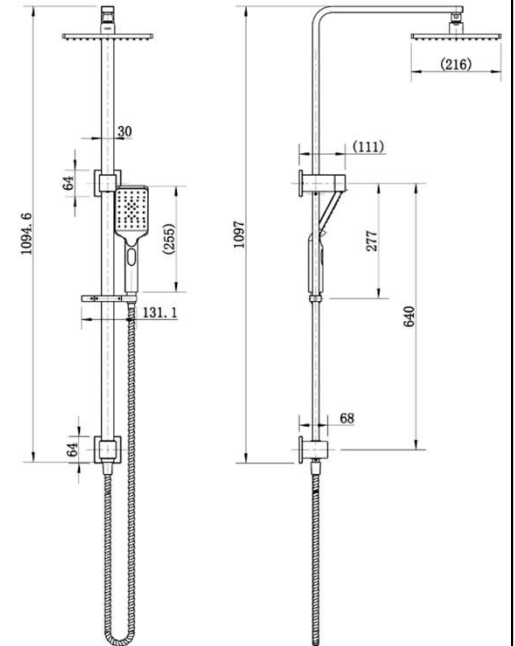

SPECIFICATIONS – A-CHA013

Chao Shower Column Set – Chrome

Features

- WELS 3 Star, 9.0L/Min
- Registration number S14847
- Durable Electroplated finish
- Stainless steel rail
- 200mm ABS Head & ABS multifunction Handpiece
- 1yr parts and labour warranty
- 15 years replacement warranty including finish

Cleaning & Care

- Regularly clean with mild soapy water
- Do not use harsh detergents, bleach or abrasive cleaners
- The use of any unsuitable cleaning products may damage the surface
- Refer to installation guide for correct installation
- Check for any product defects prior to installation

Available in

Chrome