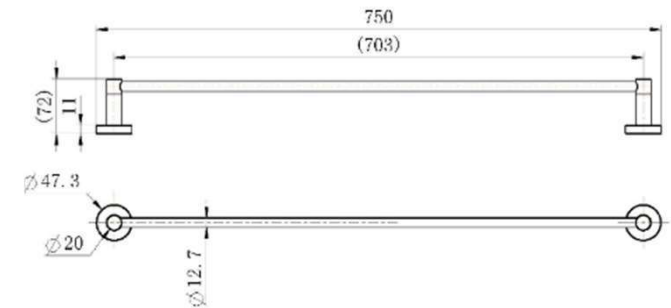

SPECIFICATIONS – A-DEX36

Deluxe Single Towel Rail 750mm

Features

- Chrome – A-DEX36
- Black – A-DEX36BK
- Brushed Nickel – A-DEX36SN
- Brushed Bronze – A-DEX36BM
- Made from Stainless steel
- 15 years replacement warranty including finish