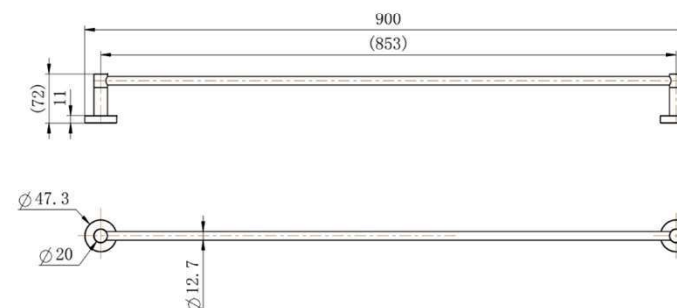

SPECIFICATIONS – A-DEX40

Deluxe Single Towel Rail 900mm

Features

- Chrome – A-DEX40
- Black – A-DEX40BK
- Brushed Nickel – A-DEX40SN
- Brushed Bronze – A-DEX40BM
- Made from Stainless steel
- 15 years replacement warranty including finish