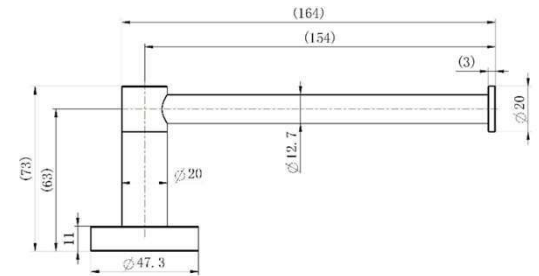

Available in