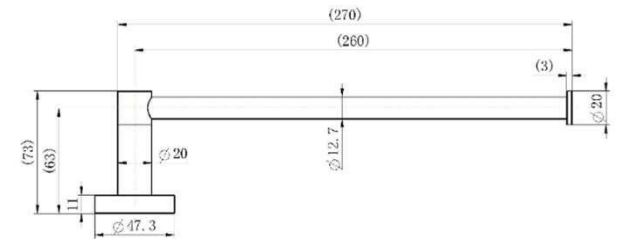

SPECIFICATIONS – A-DEX60-1

Deluxe Guest Towel Holder

Features

- Chrome – A-DEX60-1
- Black – A-DEX60-1BK
- Brushed Nickel – A-DEX60-1SN
- Brushed Bronze – A-DEX60-1BM
- Made from Stainless steel
- 15 years replacement warranty including finish