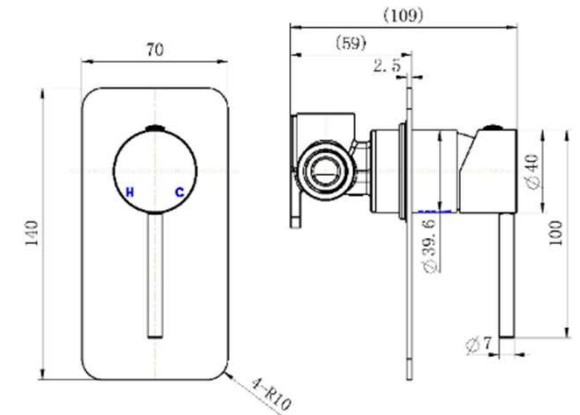

SPECIFICATIONS – A-DVN008BK

Divine Shower Mixer – Matt Black

Features

- WELS N/A
- Durable Electroplated finish
- Stainless Steel backplate
- 1 Year parts and labour warranty
- 15 years replacement warranty including finish

Cleaning & Care

- Regularly clean with mild soapy water
- Do not use harsh detergents, bleach or abrasive cleaners
- The use of any unsuitable cleaning products may damage the surface
- Refer to installation guide for correct installation
- Check for any product defects prior to installation

Available in