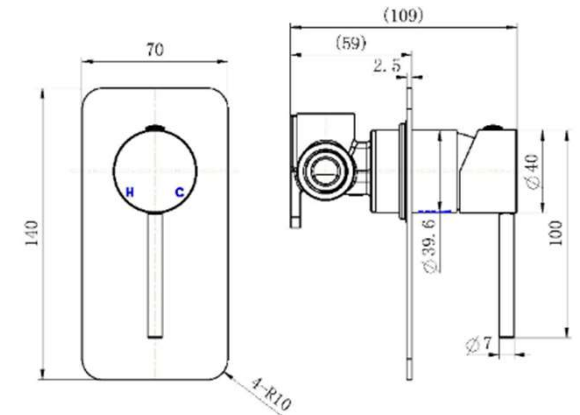

SPECIFICATIONS – A-DVN008BM

Divine Shower Mixer – Brushed Nickel

Features

- WELS N/A
- Durable PVD finish
- Stainless Steel backplate
- 1 Year parts and labour warranty
- 15 years replacement warranty including finish

Cleaning & Care

- Regularly clean with mild soapy water
- Do not use harsh detergents, bleach or abrasive cleaners
- The use of any unsuitable cleaning products may damage the surface
- Refer to installation guide for correct installation
- Check for any product defects prior to installation

Available in