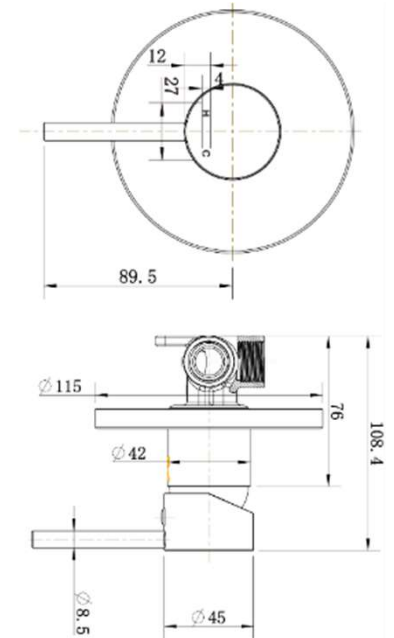

SPECIFICATIONS – A-GRA008-115

Grace Shower Mixer 115mm – Chrome

Features

- WELS N/A
- Durable Electroplated finish
- 115mm Stainless steel backplate
- 1yr parts and labour warranty
- 15 years replacement warranty including finish

Cleaning & Care

- Regularly clean with mild soapy water
- Do not use harsh detergents, bleach or abrasive cleaners
- The use of any unsuitable cleaning products may damage the surface
- Refer to installation guide for correct installation
- Check for any product defects prior to installation

Available in