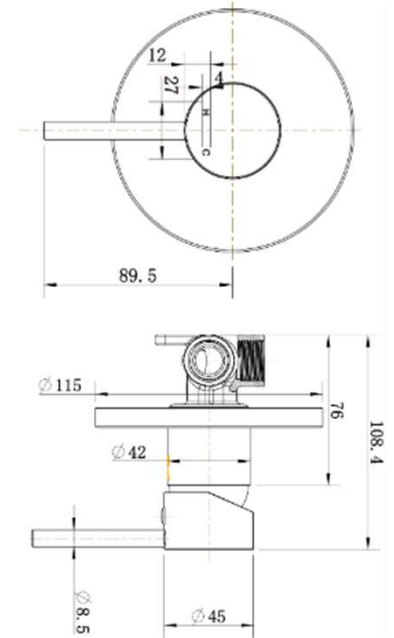

SPECIFICATIONS – A-GRA008-115BK

Grace Shower Mixer 115mm – Matt Black

Features

- WELS N/A
- Durable Electroplated finish
- 115mm Stainless steel backplate
- 1yr parts and labour warranty
- 15 years replacement warranty including finish

Cleaning & Care

- Regularly clean with mild soapy water
- Do not use harsh detergents, bleach or abrasive cleaners
- The use of any unsuitable cleaning products may damage the surface
- Refer to installation guide for correct installation
- Check for any product defects prior to installation

Available in