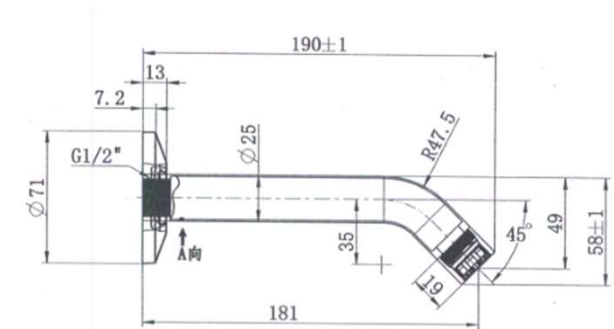

SPECIFICATIONS – A-GRA010

Grace Bath Spout – Chrome

Features

- WELS N/A
- Durable Electroplated finish
- Stainless steel
- 1yr parts and labour warranty
- 15 years replacement warranty including finish

Cleaning & Care

- Regularly clean with mild soapy water
- Do not use harsh detergents, bleach or abrasive cleaners
- The use of any unsuitable cleaning products may damage the surface
- Refer to installation guide for correct installation
- Check for any product defects prior to installation

Available in