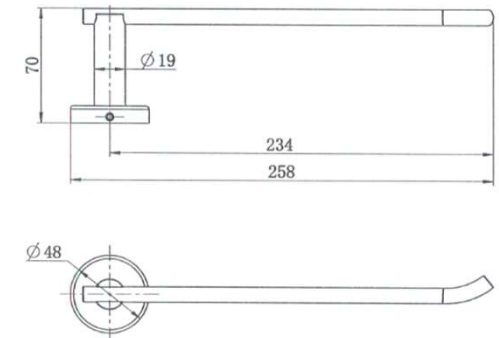

SPECIFICATIONS – A-GRA60-1

Grace Guest Towel Holder – Chrome

Features

- WELS N/A
- Durable Electroplated finish
- Stainless steel
- 15 years replacement warranty including finish

Cleaning & Care

- Regularly clean with mild soapy water
- Do not use harsh detergents, bleach or abrasive cleaners
- The use of any unsuitable cleaning products may damage the surface
- Refer to installation guide for correct installation
- Check for any product defects prior to installation