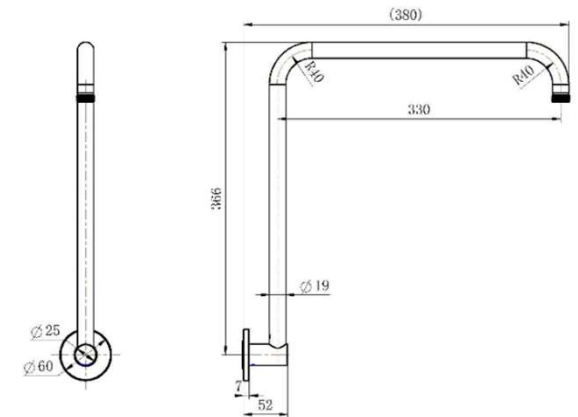

SPECIFICATIONS – A-HAR350

Prise High Rise Shower Arm

Features

- Chrome - A-HAR350
- Black - A-HAR350BK
- Silver Nickel - A-HAR350SN
- Brushed Bronze - A-HAR350BM
- 1yr parts and labour warranty
- 15 years replacement warranty including finish

Cleaning & Care

- Regularly clean with mild soapy water
- Do not use harsh detergents, bleach or abrasive cleaners
- The use of any unsuitable cleaning products may damage the surface
- Refer to installation guide for correct installation
- Check for any product defects prior to installation

Available in