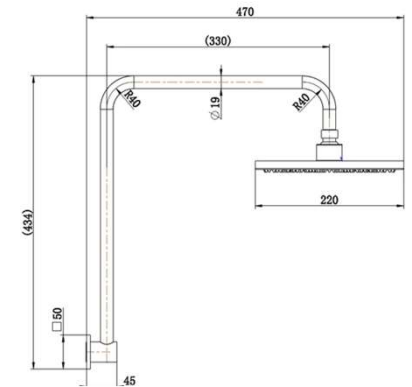

SPECIFICATIONS – A-HSR061

Shower Arm & Head Set – Chrome

Features

- WELS 3 Star, 9.0L/Min
- Registration number S14830
- Durable Electroplated finish
- Stainless steel arm
- 200mm ABS Head 1yr parts and labour warranty
- 15 years replacement warranty including finish

Cleaning & Care

- Regularly clean with mild soapy water
- Do not use harsh detergents, bleach or abrasive cleaners
- The use of any unsuitable cleaning products may damage the surface
- Refer to installation guide for correct installation
- Check for any product defects prior to installation

Available in

Chrome

Matt Black