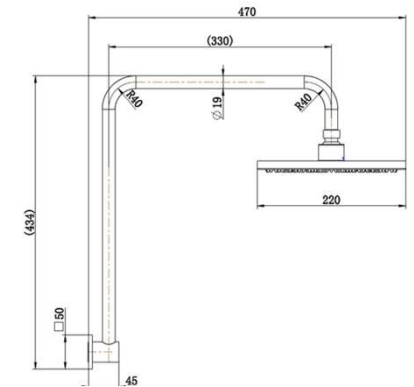

# SPECIFICATIONS – A-HSR061BK

### Features

- WELS 3 Star, 9.0L/Min
- Registration number S14830
- Durable Electroplated finish
- Stainless steel arm
- 200mm ABS Head 1yr parts and labour warranty
- 15 years replacement warranty including finish