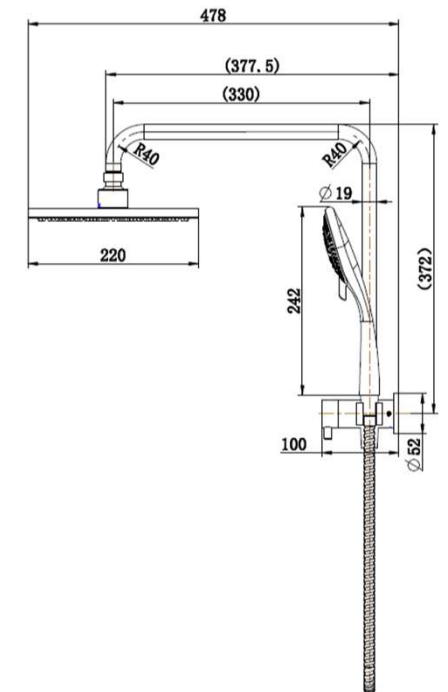

SPECIFICATIONS – A-HSR062BK

Half Shower Column Set Round – Matt Black

Features

- WELS 3 Star, 9.0L/Min
- Registration number S14280
- Durable Electroplated finish
- Stainless steel rail
- 200mm ABS Head & ABS multifunction Handpiece
- 1yr parts and labour warranty
- 15 years replacement warranty including finish

Cleaning & Care

- Regularly clean with mild soapy water
- Do not use harsh detergents, bleach or abrasive cleaners
- The use of any unsuitable cleaning products may damage the surface
- Refer to installation guide for correct installation
- Check for any product defects prior to installation

Available in

Chrome

Matt Black