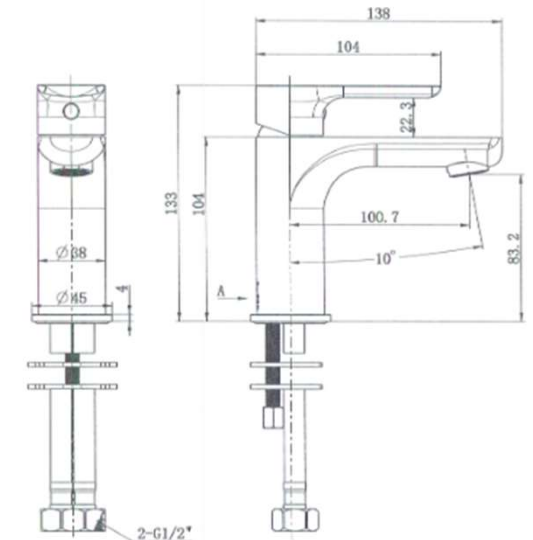

SPECIFICATIONS – A-KIA001BM

Kiama Basin Mixer – Brushed Bronze

Features

- WELS 5 Star, 6.0L/min
- Registration number T35274
- Durable PVD finish
- Brass body
- 1yr parts and labour warranty
- 15 years replacement warranty including finish

Cleaning & Care

- Regularly clean with mild soapy water
- Do not use harsh detergents, bleach or abrasive cleaners
- The use of any unsuitable cleaning products may damage the surface
- Refer to installation guide for correct installation
- Check for any product defects prior to installation