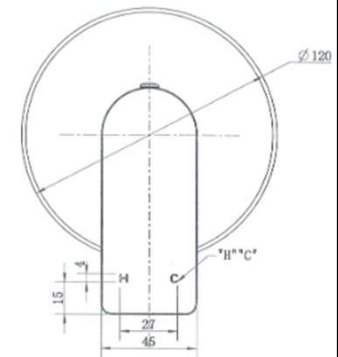

SPECIFICATIONS – A-KIA008BK

Kiama Shower Mixer – Matt Black

Features

- WELS N/A
- Durable Electroplated finish
- 1yr parts and labour warranty
- 15 years replacement warranty including finish

Cleaning & Care

- Regularly clean with mild soapy water
- Do not use harsh detergents, bleach or abrasive cleaners
- The use of any unsuitable cleaning products may damage the surface
- Refer to installation guide for correct installation
- Check for any product defects prior to installation