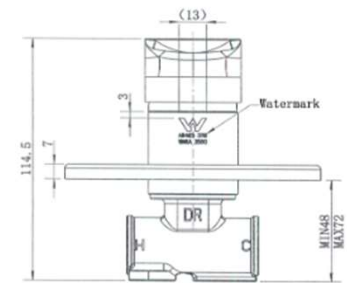

SPECIFICATIONS – A-KIA008BK

Kiama Shower Mixer – Matt Black

Features

- WELS N/A
- Durable Electroplated finish
- 1yr parts and labour warranty
- 15 years replacement warranty including finish

Cleaning & Care

- Regularly clean with mild soapy water
- Do not use harsh detergents, bleach or abrasive cleaners
- The use of any unsuitable cleaning products may damage the surface
- Refer to installation guide for correct installation
- Check for any product defects prior to installation