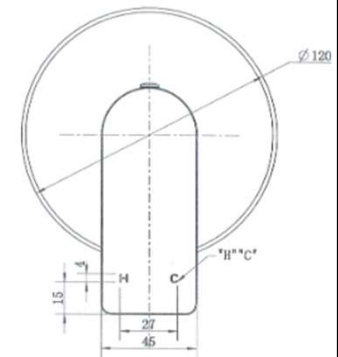

SPECIFICATIONS – A-KIA008SN

Kiama Shower Mixer – Silver Nickel

Features

- WELS N/A
- Durable PVD finish
- 1yr parts and labour warranty
- 15 years replacement warranty including finish

Cleaning & Care

- Regularly clean with mild soapy water
- Do not use harsh detergents, bleach or abrasive cleaners
- The use of any unsuitable cleaning products may damage the surface
- Refer to installation guide for correct installation
- Check for any product defects prior to installation