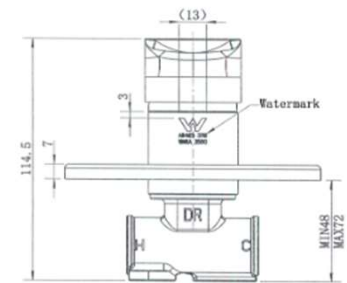

SPECIFICATIONS – A-KIA008SN

Kiama Shower Mixer – Silver Nickel

Features

- WELS N/A
- Durable PVD finish
- 1yr parts and labour warranty
- 15 years replacement warranty including finish

Cleaning & Care

- Regularly clean with mild soapy water
- Do not use harsh detergents, bleach or abrasive cleaners
- The use of any unsuitable cleaning products may damage the surface
- Refer to installation guide for correct installation
- Check for any product defects prior to installation