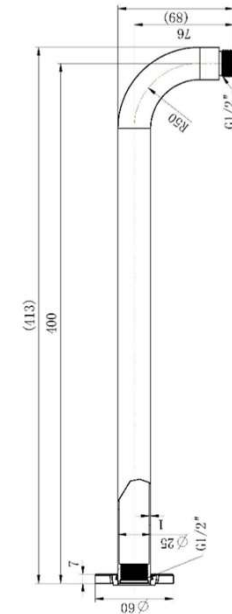

SPECIFICATIONS – A-SAR400-1

Prise Curved Wall Shower Arm

Features

- Chrome - A-SAR400-1
- Black - A-SAR400-1BK
- Silver Nickel - A-SAR400-1SN
- Brushed Bronze - A-SAR400-1BM
- 1yr parts and labour warranty
- 15 years replacement warranty including finish