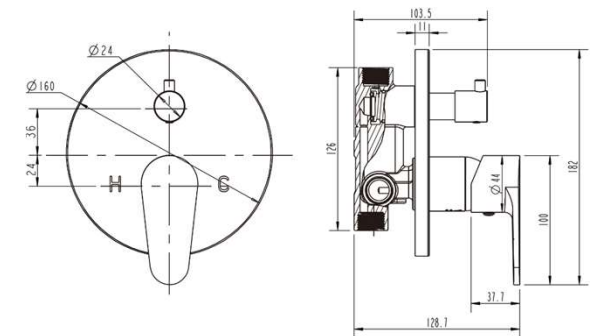

SPECIFICATIONS – ACE009

Ace Shower Diverter Mixer – Chrome

Features

- WELS N/A
- Made from solid brass
- Durable Electroplated finish
- 1yr parts and labour warranty
- 15 years replacement warranty including finish

Cleaning & Care

- Regularly clean with mild soapy water
- Do not use harsh detergents, bleach or abrasive cleaners
- The use of any unsuitable cleaning products may damage the surface
- Refer to installation guide for correct installation
- Check for any product defects prior to installation

Available in

Chrome