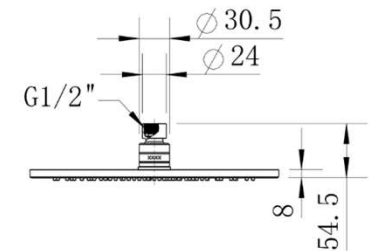

SPECIFICATIONS – BAR250

Shower Head – 250mm Round Brass

Codes:

- WELS 3 Star 9.0L/Min – Registration number S15369
- Chrome – BAR250
- Black – BAR250BK
- Brushed Nickel – BAR250BN
- Brushed Bronze – BAR250BM
- Gunmetal – BAR250GM
- Champagne – BAR250CM
- Brushed Chrome – BAR250BC
- Polished Brass – BAR250PB