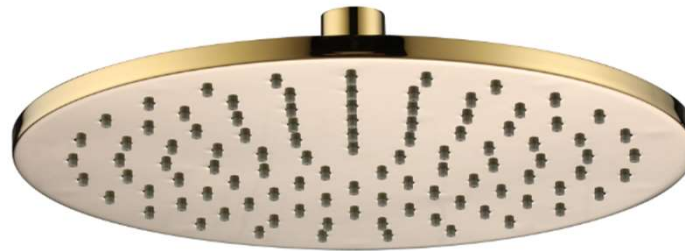

SPECIFICATIONS – BAR250

Shower Head – 250mm Round Brass

Codes:

- WELS 3 Star 9.0L/Min – Registration number S15369
- Chrome – BAR250
- Black – BAR250BK
- Brushed Nickel – BAR250BN
- Brushed Bronze – BAR250BM
- Gunmetal – BAR250GM
- Champagne – BAR250CM
- Brushed Chrome – BAR250BC
- Polished Brass – BAR250PB