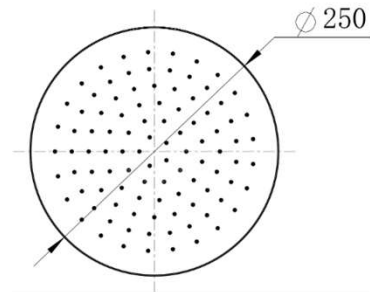

SPECIFICATIONS – BAR250

Shower Head – 250mm Round Brass

Codes:

- WELS 3 Star 9.0L/Min – Registration number S15369
- Chrome – BAR250
- Black – BAR250BK
- Brushed Nickel – BAR250BN
- Brushed Bronze – BAR250BM
- Gunmetal – BAR250GM
- Champagne – BAR250CM
- Brushed Chrome – BAR250BC
- Polished Brass – BAR250PB