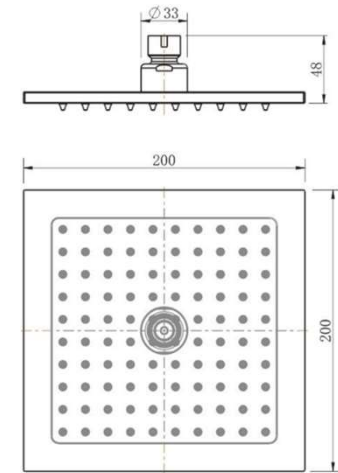

SPECIFICATIONS – BAS200

Shower Head – 200mm Square Brass

Codes:

- WELS 3 Star 9.0L/Min – Registration number S14997
- Chrome – BAS200
- Black – BAS200BK

Cleaning & Care

- Regularly clean with mild soapy water
- Do not use harsh detergents, bleach or abrasive cleaners
- The use of any unsuitable cleaning products may damage the surface
- Refer to installation guide for correct installation
- Check for any product defects prior to installation