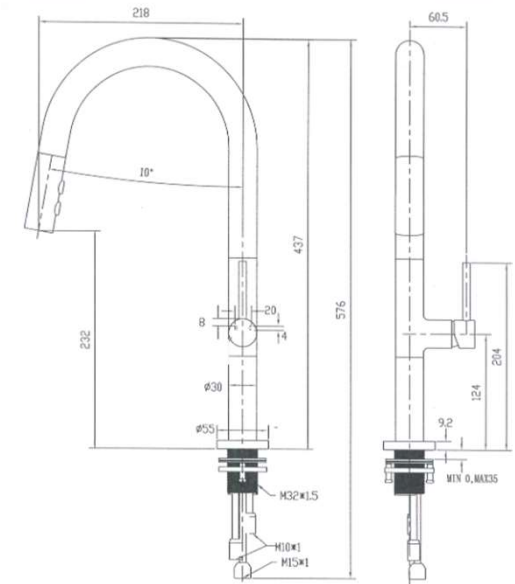

SPECIFICATIONS – BEN005

Bentlee Pull-Out Kitchen Mixer - Chrome

Features

- WELS 5 Star, 6L/min
- Registration number T36281
- Durable Electroplated finish
- Convenient Pull Out with Vege spray
- Pex split resistant hoses
- 1yr parts and labour warranty
- 15 years replacement warranty including finish

Cleaning & Care

- Regularly clean with mild soapy water
- Do not use harsh detergents, bleach or abrasive cleaners
- The use of any unsuitable cleaning products may damage the surface
- Refer to installation guide for correct installation
- Check for any product defects prior to installation

Available in