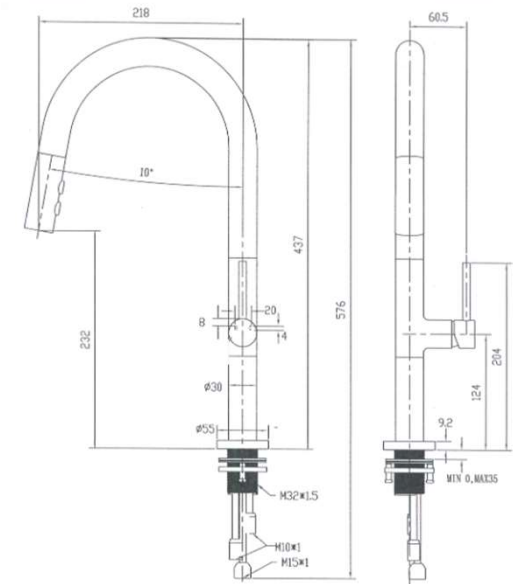

SPECIFICATIONS – BEN005BN

Bentlee Pull-Out Kitchen Mixer – Brushed Nickel

Features

- WELS 5 Star, 6L/min
- Registration number T36281
- Durable PVD finish
- Convenient Pull Out with Vege spray
- Pex split resistant hoses
- 1yr parts and labour warranty
- 15 years replacement warranty including finish

Available in

Chrome

Brushed Nickel