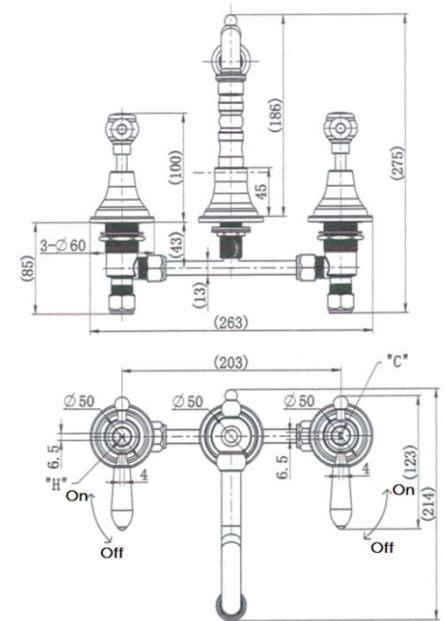

# SPECIFICATIONS – BOR001-1

### Features

- WELS 5 Star, 6L/min
- Registration number T35481
- Made from solid brass
- Durable Electroplated finish
- European cartridge
- 1yr parts and labour warranty
- 15 years replacement warranty including finish