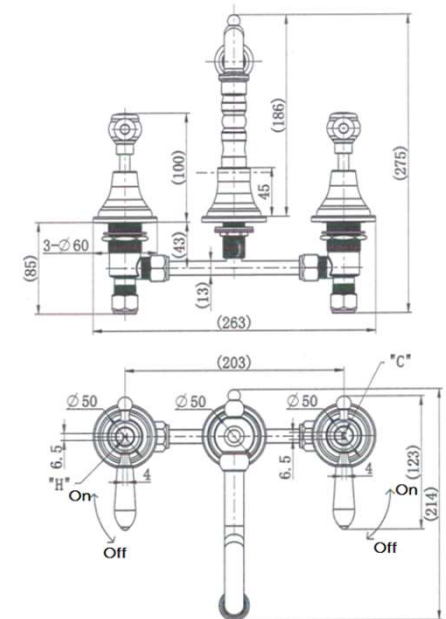

SPECIFICATIONS – BOR001-1BM

Bordeaux Basin Set – Brushed Bronze

Features

- WELS 5 Star, 6L/min
- Registration number T35481
- Made from solid brass
- Durable PVD finish
- European cartridge
- 1yr parts and labour warranty
- 15 years replacement warranty including finish