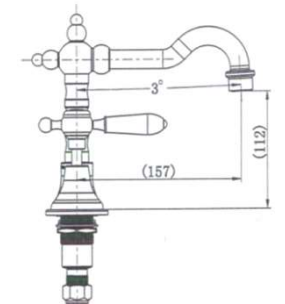

SPECIFICATIONS – BOR001-1BN

Bordeaux Basin Set – Brushed Nickel

Features

- WELS 5 Star, 6L/min
- Registration number T35481
- Made from solid brass
- Durable PVD finish
- European cartridge
- 1yr parts and labour warranty
- 15 years replacement warranty including finish

Cleaning & Care

- Regularly clean with mild soapy water
- Do not use harsh detergents, bleach or abrasive cleaners
- The use of any unsuitable cleaning products may damage the surface
- Refer to installation guide for correct installation
- Check for any product defects prior to installation