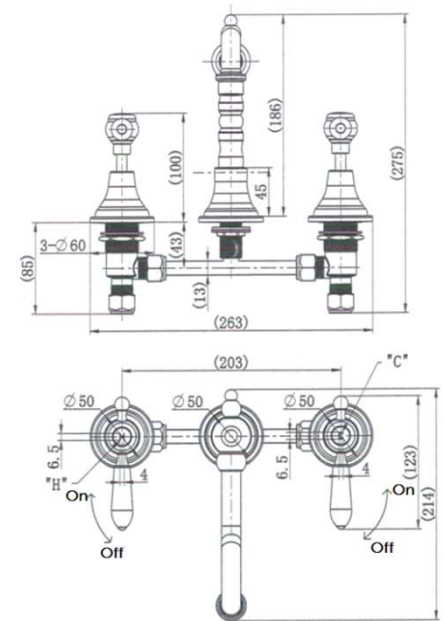

SPECIFICATIONS – BOR001-1BN

Bordeaux Basin Set – Brushed Nickel

Features

- WELS 5 Star, 6L/min
- Registration number T35481
- Made from solid brass
- Durable PVD finish
- European cartridge
- 1yr parts and labour warranty
- 15 years replacement warranty including finish

Cleaning & Care

- Regularly clean with mild soapy water
- Do not use harsh detergents, bleach or abrasive cleaners
- The use of any unsuitable cleaning products may damage the surface
- Refer to installation guide for correct installation
- Check for any product defects prior to installation