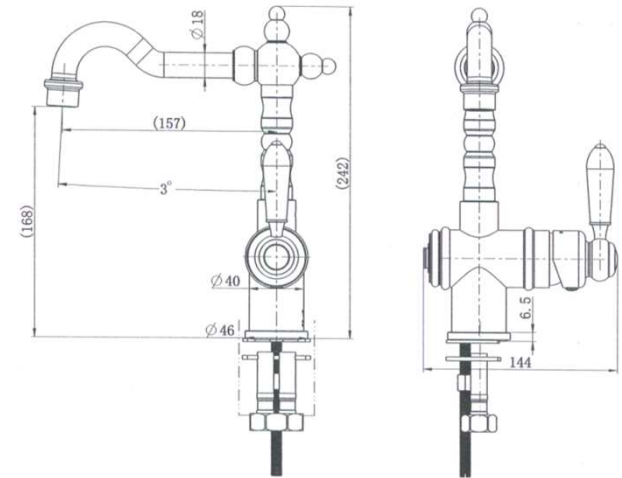

SPECIFICATIONS – BOR002BM

Bordeaux High-Rise Basin Mixer – Brushed Bronze

Features

- WELS 5 Star, 6L/min
- Registration number T36019
- Made from solid brass
- Durable PVD finish
- European cartridge
- 1yr parts and labour warranty
- 15 years replacement warranty including finish

Cleaning & Care

- Regularly clean with mild soapy water
- Do not use harsh detergents, bleach or abrasive cleaners
- The use of any unsuitable cleaning products may damage the surface
- Refer to installation guide for correct installation
- Check for any product defects prior to installation

Available in