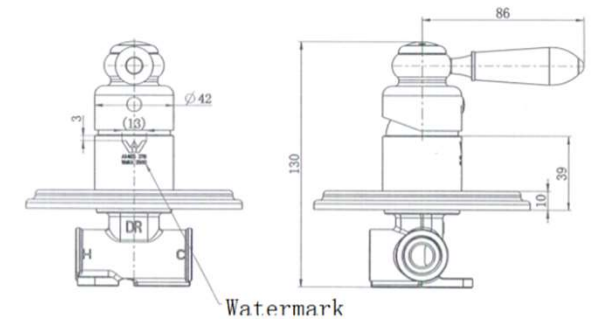

SPECIFICATIONS – BOR008BM

Bordeaux Shower Mixer- Brushed Bronze

Features

- Made from solid brass
- Durable PVD finish
- European cartridge
- 1yr parts and labour warranty
- 15 years replacement warranty including finish

Cleaning & Care

- Regularly clean with mild soapy water
- Do not use harsh detergents, bleach or abrasive cleaners
- The use of any unsuitable cleaning products may damage the surface
- Refer to installation guide for correct installation
- Check for any product defects prior to installation