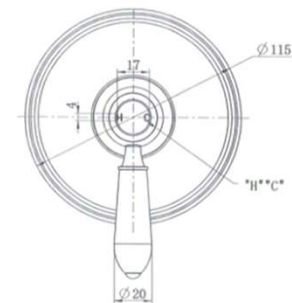

SPECIFICATIONS – BOR008BM

Bordeaux Shower Mixer- Brushed Bronze

Features

- Made from solid brass
- Durable PVD finish
- European cartridge
- 1yr parts and labour warranty
- 15 years replacement warranty including finish

Cleaning & Care

- Regularly clean with mild soapy water
- Do not use harsh detergents, bleach or abrasive cleaners
- The use of any unsuitable cleaning products may damage the surface
- Refer to installation guide for correct installation
- Check for any product defects prior to installation