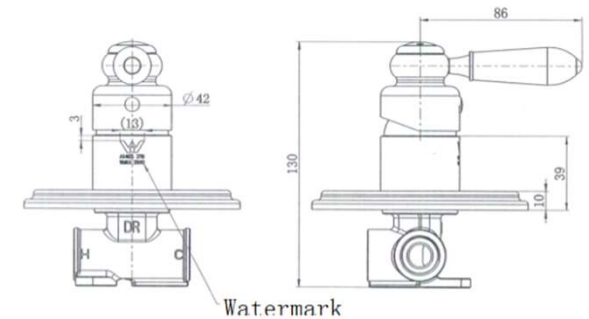

SPECIFICATIONS – BOR008BN

Bordeaux Shower Mixer- Brushed Nickel

Features

- Made from solid brass
- Durable PVD finish
- European cartridge
- 1yr parts and labour warranty
- 15 years replacement warranty including finish

Cleaning & Care

- Regularly clean with mild soapy water
- Do not use harsh detergents, bleach or abrasive cleaners
- The use of any unsuitable cleaning products may damage the surface
- Refer to installation guide for correct installation
- Check for any product defects prior to installation