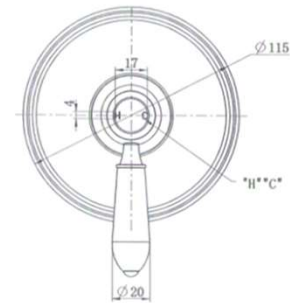

SPECIFICATIONS – BOR008BN

Bordeaux Shower Mixer- Brushed Nickel

Features

- Made from solid brass
- Durable PVD finish
- European cartridge
- 1yr parts and labour warranty
- 15 years replacement warranty including finish

Cleaning & Care

- Regularly clean with mild soapy water
- Do not use harsh detergents, bleach or abrasive cleaners
- The use of any unsuitable cleaning products may damage the surface
- Refer to installation guide for correct installation
- Check for any product defects prior to installation