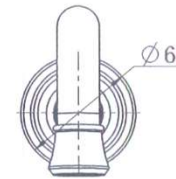

Cleaning & Care

- Regularly clean with mild soapy water
- Do not use harsh detergents, bleach or abrasive cleaners
- The use of any unsuitable cleaning products may damage the surface
- Refer to installation guide for correct installation
- Check for any product defects prior to installation