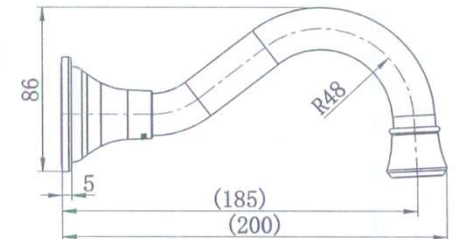

SPECIFICATIONS – BOR010BK

Bordeaux Bath Spout – Matt Black

Features

- Made from solid brass
- Durable Electroplated finish
- 1yr parts and labour warranty
- 15 years replacement warranty including finish

Cleaning & Care

- Regularly clean with mild soapy water
- Do not use harsh detergents, bleach or abrasive cleaners
- The use of any unsuitable cleaning products may damage the surface
- Refer to installation guide for correct installation
- Check for any product defects prior to installation

Available in