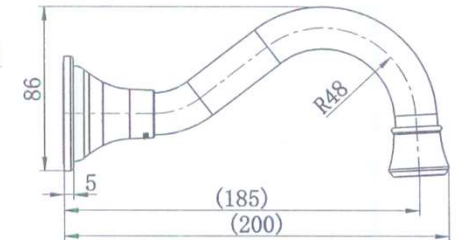

SPECIFICATIONS – BOR010BM

Bordeaux Bath Spout – Brushed Bronze

Features

- Made from solid brass
- Durable Electroplated finish
- 1yr parts and labour warranty
- 15 years replacement warranty including finish

Cleaning & Care

- Regularly clean with mild soapy water
- Do not use harsh detergents, bleach or abrasive cleaners
- The use of any unsuitable cleaning products may damage the surface
- Refer to installation guide for correct installation
- Check for any product defects prior to installation

Available in