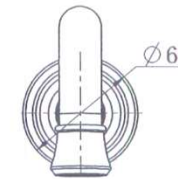

Cleaning & Care

- Regularly clean with mild soapy water
- Do not use harsh detergents, bleach or abrasive cleaners
- The use of any unsuitable cleaning products may damage the surface
- Refer to installation guide for correct installation
- Check for any product defects prior to installation