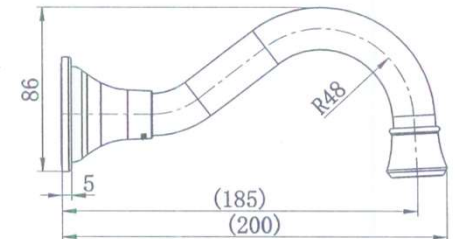

SPECIFICATIONS – BOR010BN

Bordeaux Bath Spout – Brushed Nickel

Features

- Made from solid brass
- Durable Electroplated finish
- 1yr parts and labour warranty
- 15 years replacement warranty including finish

Cleaning & Care

- Regularly clean with mild soapy water
- Do not use harsh detergents, bleach or abrasive cleaners
- The use of any unsuitable cleaning products may damage the surface
- Refer to installation guide for correct installation
- Check for any product defects prior to installation

Available in