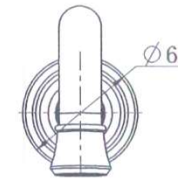

Cleaning & Care

- Regularly clean with mild soapy water
- Do not use harsh detergents, bleach or abrasive cleaners
- The use of any unsuitable cleaning products may damage the surface
- Refer to installation guide for correct installation
- Check for any product defects prior to installation