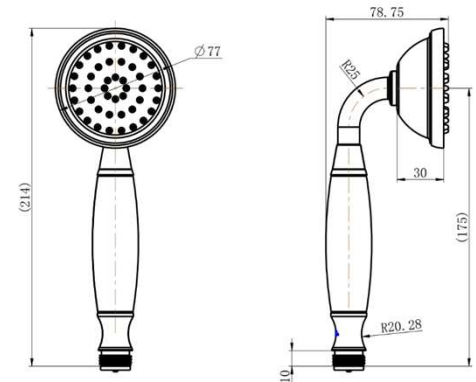

SPECIFICATIONS – BOR015BK

Bordeaux Handpiece - Chrome

Features

- WELS 3 Star, 9L/min
- Registration number S17483
- Made from solid brass
- Durable Electroplated finish
- 1yr parts and labour warranty
- 15 years replacement warranty including finish

Cleaning & Care

- Regularly clean with mild soapy water
- Do not use harsh detergents, bleach or abrasive cleaners
- The use of any unsuitable cleaning products may damage the surface
- Refer to installation guide for correct installation
- Check for any product defects prior to installation

Available in