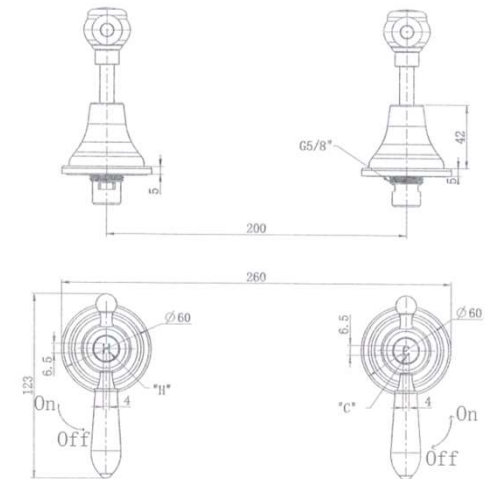

SPECIFICATIONS – BOR017

Bordeaux Wall Top Assemblies - Chrome

Features

- Made from solid brass
- Quarter turn
- Durable Electroplated finish
- European cartridge
- 1yr parts and labour warranty
- 15 years replacement warranty including finish

Cleaning & Care

- Regularly clean with mild soapy water
- Do not use harsh detergents, bleach or abrasive cleaners
- The use of any unsuitable cleaning products may damage the surface
- Refer to installation guide for correct installation
- Check for any product defects prior to installation