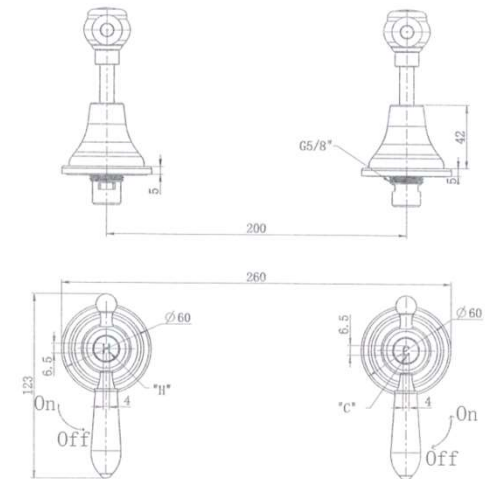

SPECIFICATIONS – BOR017BM

Bordeaux Wall Top Assemblies – Brushed Bronze

Features

- Made from solid brass
- Quarter turn
- Durable PVD finish
- European cartridge
- 1yr parts and labour warranty
- 15 years replacement warranty including finish

Cleaning & Care

- Regularly clean with mild soapy water
- Do not use harsh detergents, bleach or abrasive cleaners
- The use of any unsuitable cleaning products may damage the surface
- Refer to installation guide for correct installation
- Check for any product defects prior to installation