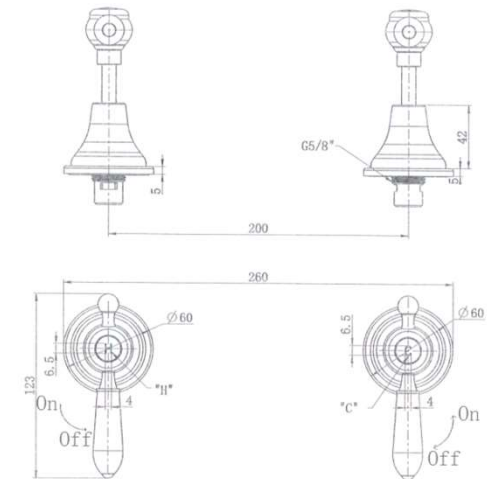

SPECIFICATIONS – BOR017BN

Bordeaux Wall Top Assemblies – Brushed Nickel

Features

- Made from solid brass
- Quarter turn
- Durable PVD finish
- European cartridge
- 1yr parts and labour warranty
- 15 years replacement warranty including finish

Cleaning & Care

- Regularly clean with mild soapy water
- Do not use harsh detergents, bleach or abrasive cleaners
- The use of any unsuitable cleaning products may damage the surface
- Refer to installation guide for correct installation
- Check for any product defects prior to installation