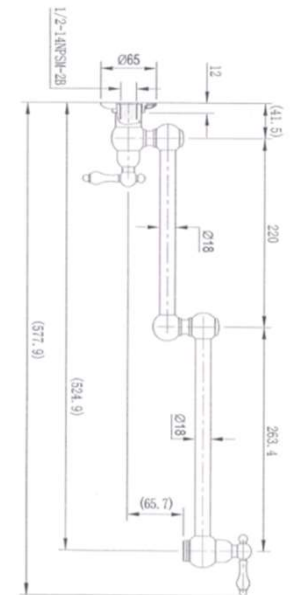

SPECIFICATIONS – BOR020BK

Bordeaux Pot Filler – Matt Black

Features

- WELS 5 Star, 6L/min
- Registration number T36263
- Made from solid brass
- Durable Electroplated finish
- 1yr parts and labour warranty
- 15 years replacement warranty including finish

Cleaning & Care

- Regularly clean with mild soapy water
- Do not use harsh detergents, bleach or abrasive cleaners
- The use of any unsuitable cleaning products may damage the surface
- Refer to installation guide for correct installation
- Check for any product defects prior to installation

Available in