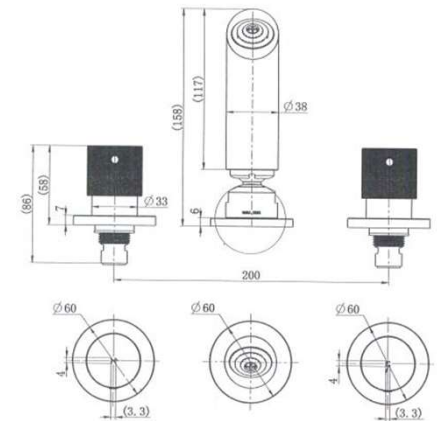

SPECIFICATIONS – CAD008

Cadence Shower Set - Chrome

Features

- WELS 7.5L/min
- Registration number S08486
- Quarter turn, knurled handles
- Made from solid brass
- Durable Electroplated finish
- 1yr parts and labour warranty
- 15 years replacement warranty including finish

Cleaning & Care

- Regularly clean with mild soapy water
- Do not use harsh detergents, bleach or abrasive cleaners
- The use of any unsuitable cleaning products may damage the surface
- Refer to installation guide for correct installation
- Check for any product defects prior to installation

Available in