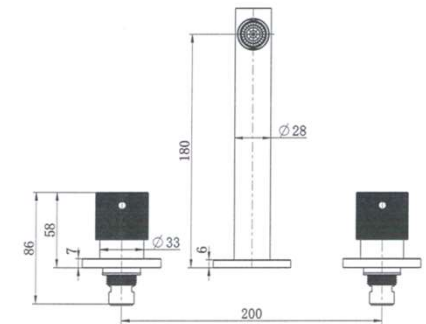

### Features

- WELS N/A
- Quarter turn, knurled handles
- Made from solid brass
- Durable Electroplated finish
- 1yr parts and labour warranty
- 15 years replacement warranty including finish