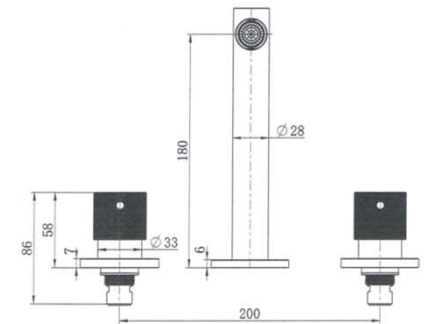

### Features

- WELS N/A
- Quarter turn, knurled handles
- Made from solid brass
- Durable PVD finish
- 1yr parts and labour warranty
- 15 years replacement warranty including finish