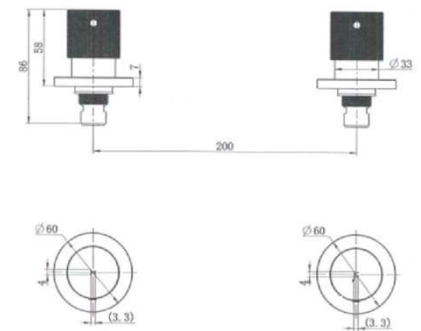

### Features

- WELS N/A
- Quarter turn, knurled handles
- Made from solid brass
- Durable Electroplated finish
- 1yr parts and labour warranty
- 15 years replacement warranty including finish