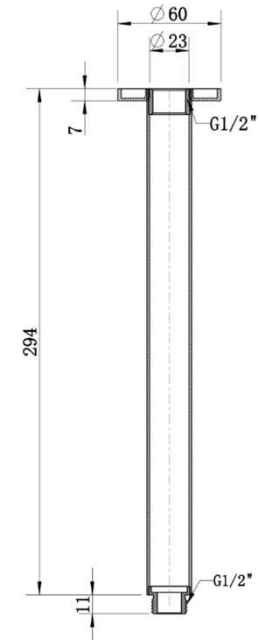

SPECIFICATIONS – CAR016

Round Ceiling Shower Arm

Codes:

- Chrome – CAR016
- Black – CAR016BK
- Brushed Nickel – CAR016BN
- Brushed Bronze – CAR016BM
- Gunmetal – CAR016GM
- Champagne – CAR016CM
- Brushed Chrome – CAR016BC
- Polished Brass – CAR016PB

Cleaning & Care

- Regularly clean with mild soapy water
- Do not use harsh detergents, bleach or abrasive cleaners
- The use of any unsuitable cleaning products may damage the surface
- Refer to installation guide for correct installation
- Check for any product defects prior to installation