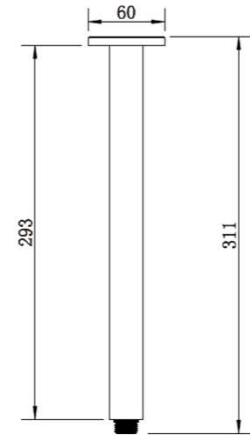

SPECIFICATIONS – CAS016

Square Ceiling Shower Arm

Codes:

- Chrome – CAS016
- Black – CAS016BK

Cleaning & Care

- Regularly clean with mild soapy water
- Do not use harsh detergents, bleach or abrasive cleaners
- The use of any unsuitable cleaning products may damage the surface
- Refer to installation guide for correct installation
- Check for any product defects prior to installation