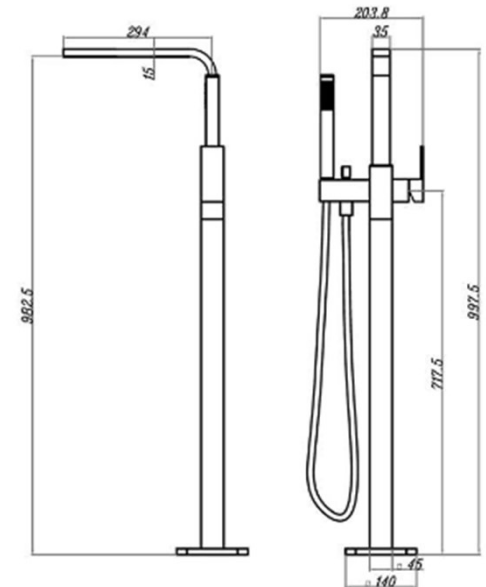

SPECIFICATIONS – CHA012

Chao Freestanding Bath Mixer – Chrome

Features

- WELS 3 Star, 9L/Min
- Registration number S14834
- Solid Brass
- With Brass Handshower
- Durable Electroplated finish
- 1yr parts and labour warranty
- 15 years replacement warranty including finish

Cleaning & Care

- Regularly clean with mild soapy water
- Do not use harsh detergents, bleach or abrasive cleaners
- The use of any unsuitable cleaning products may damage the surface
- Refer to installation guide for correct installation
- Check for any product defects prior to installation