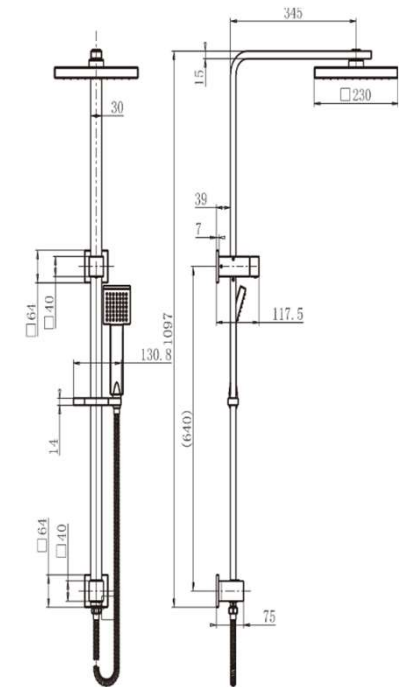

SPECIFICATIONS – CHA013-0

Chao Shower Column Set – Chrome

Features

- WELS 3 Star, 9L/min
- Registration number S15018
- Made from solid brass
- 230mm Shower Head
- Top Inlet
- Durable Electroplated finish
- 1yr parts and labour warranty
- 15 years replacement warranty including finish

Cleaning & Care

- Regularly clean with mild soapy water
- Do not use harsh detergents, bleach or abrasive cleaners
- The use of any unsuitable cleaning products may damage the surface
- Refer to installation guide for correct installation
- Check for any product defects prior to installation

Available in

Chrome