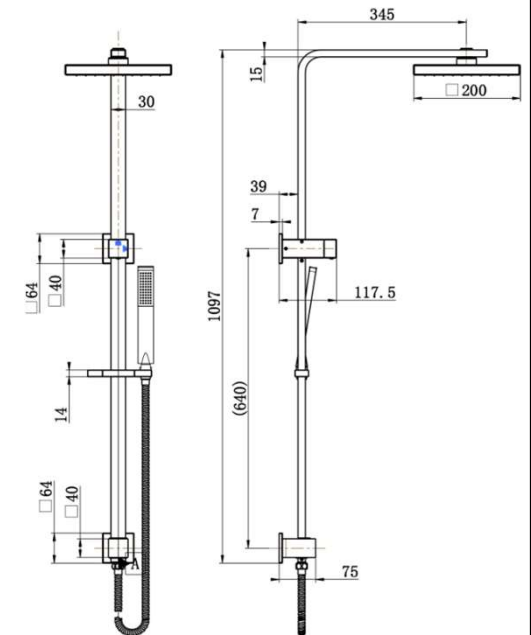

SPECIFICATIONS – CHA013BK

Chao Shower Column Set – Matt Black

Features

- WELS 3 Star, 9L/min
- Registration number S15373
- Made from solid brass
- 200mm Shower Head
- Top Inlet
- Durable Electroplated finish
- 1yr parts and labour warranty
- 15 years replacement warranty including finish

Cleaning & Care

- Regularly clean with mild soapy water
- Do not use harsh detergents, bleach or abrasive cleaners
- The use of any unsuitable cleaning products may damage the surface
- Refer to installation guide for correct installation
- Check for any product defects prior to installation

Available in

Chrome

Matt Black