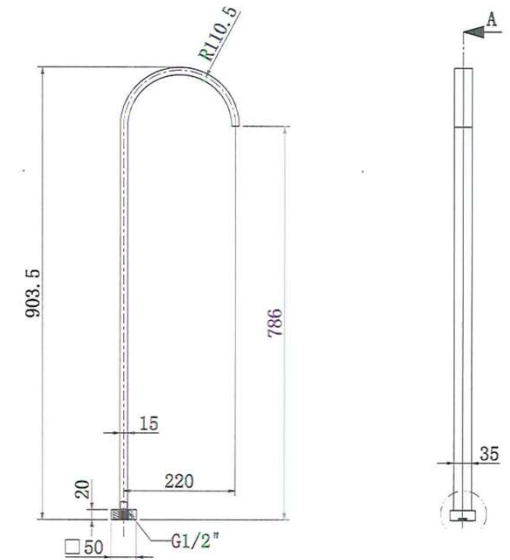

SPECIFICATIONS – CHA020BN

Chao Freestanding Bath Spout – Brushed Nickel

Features

- WELS N/A
- Solid Brass
- Durable PVD finish
- 1yr parts and labour warranty
- 15 years replacement warranty including finish

Cleaning & Care

- Regularly clean with mild soapy water
- Do not use harsh detergents, bleach or abrasive cleaners
- The use of any unsuitable cleaning products may damage the surface
- Refer to installation guide for correct installation
- Check for any product defects prior to installation